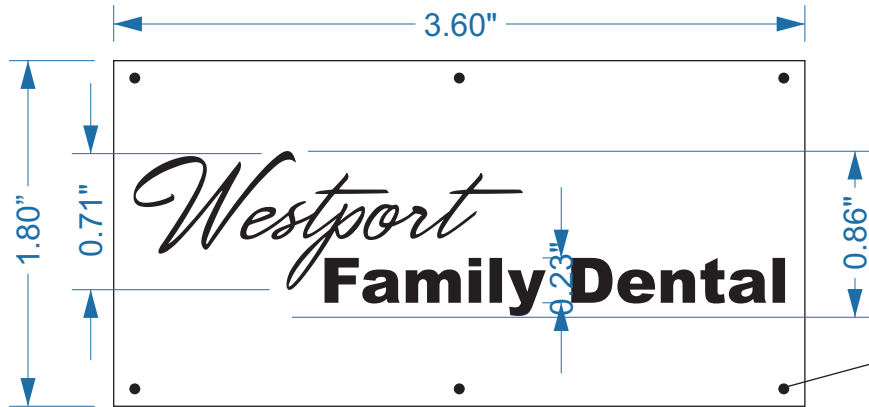

Side entrance sign

1/2" Frosted sign grade acrylic panels
3/4" Satin black painted built up fabricated acrylic stud mounted letters secured to acrylic panel with studs screws and bolts
Acrylic panels will have aluminum stand off pins fixed to secure to building
Toggle hardware and anchors to be used

Stand off pins

Acrylic frosted panel

Building front sign sign

Acrylic built up letters

Scale 1" = 1'