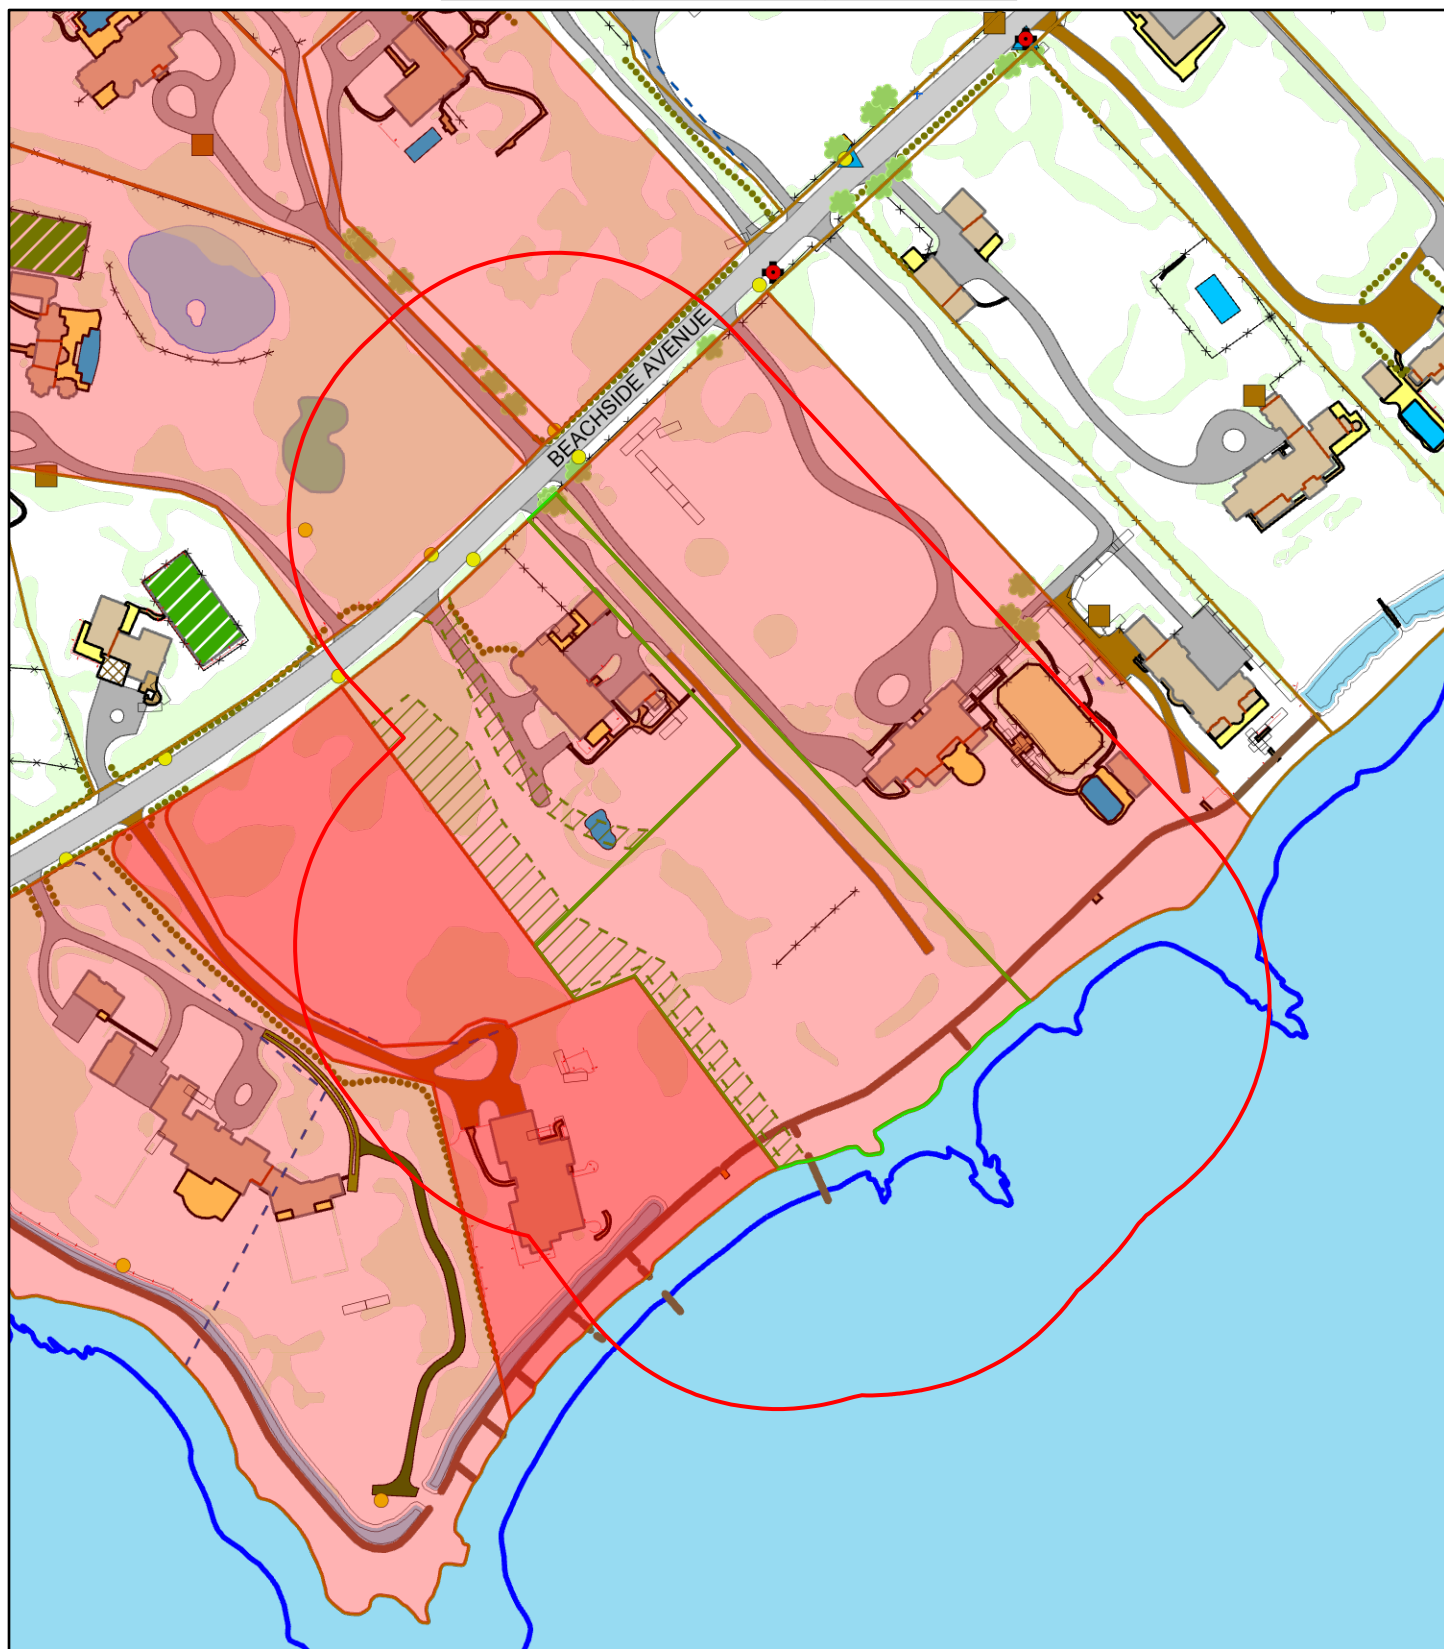

Town of Westport, CT

1 inch = 200 Feet

www.cai-tech.com

October 16, 2025

Data shown on this map is provided for planning and informational purposes only. The municipality and CAI Technologies are not responsible for any use for other purposes or misuse or misrepresentation of this map.