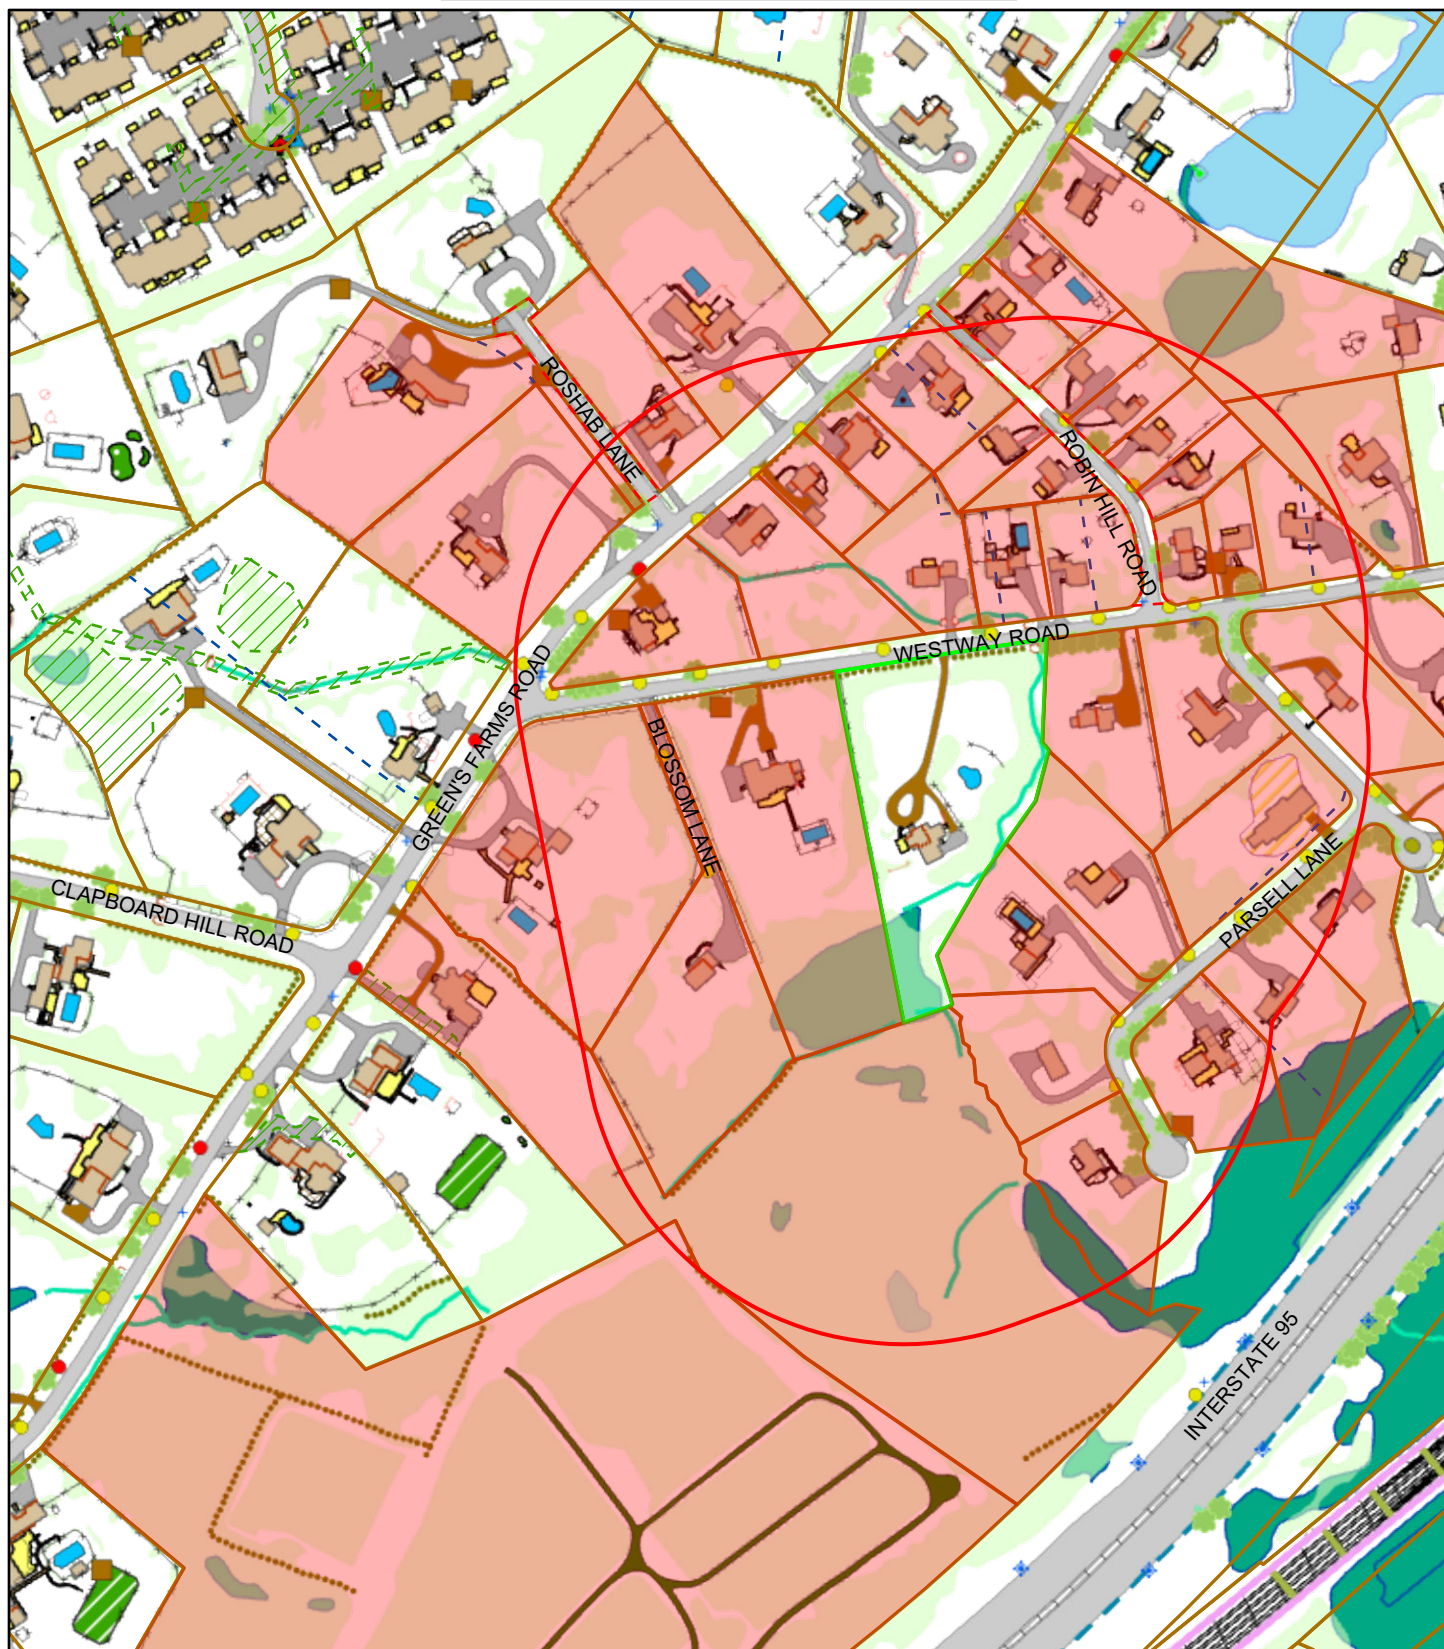

14 Westway Road

Town of Westport, CT

1 inch = 300 Feet

www.cai-tech.com

February 9, 2026

Data shown on this map is provided for planning and informational purposes only. The municipality and CAI Technologies are not responsible for any use for other purposes or misuse or misrepresentation of this map.