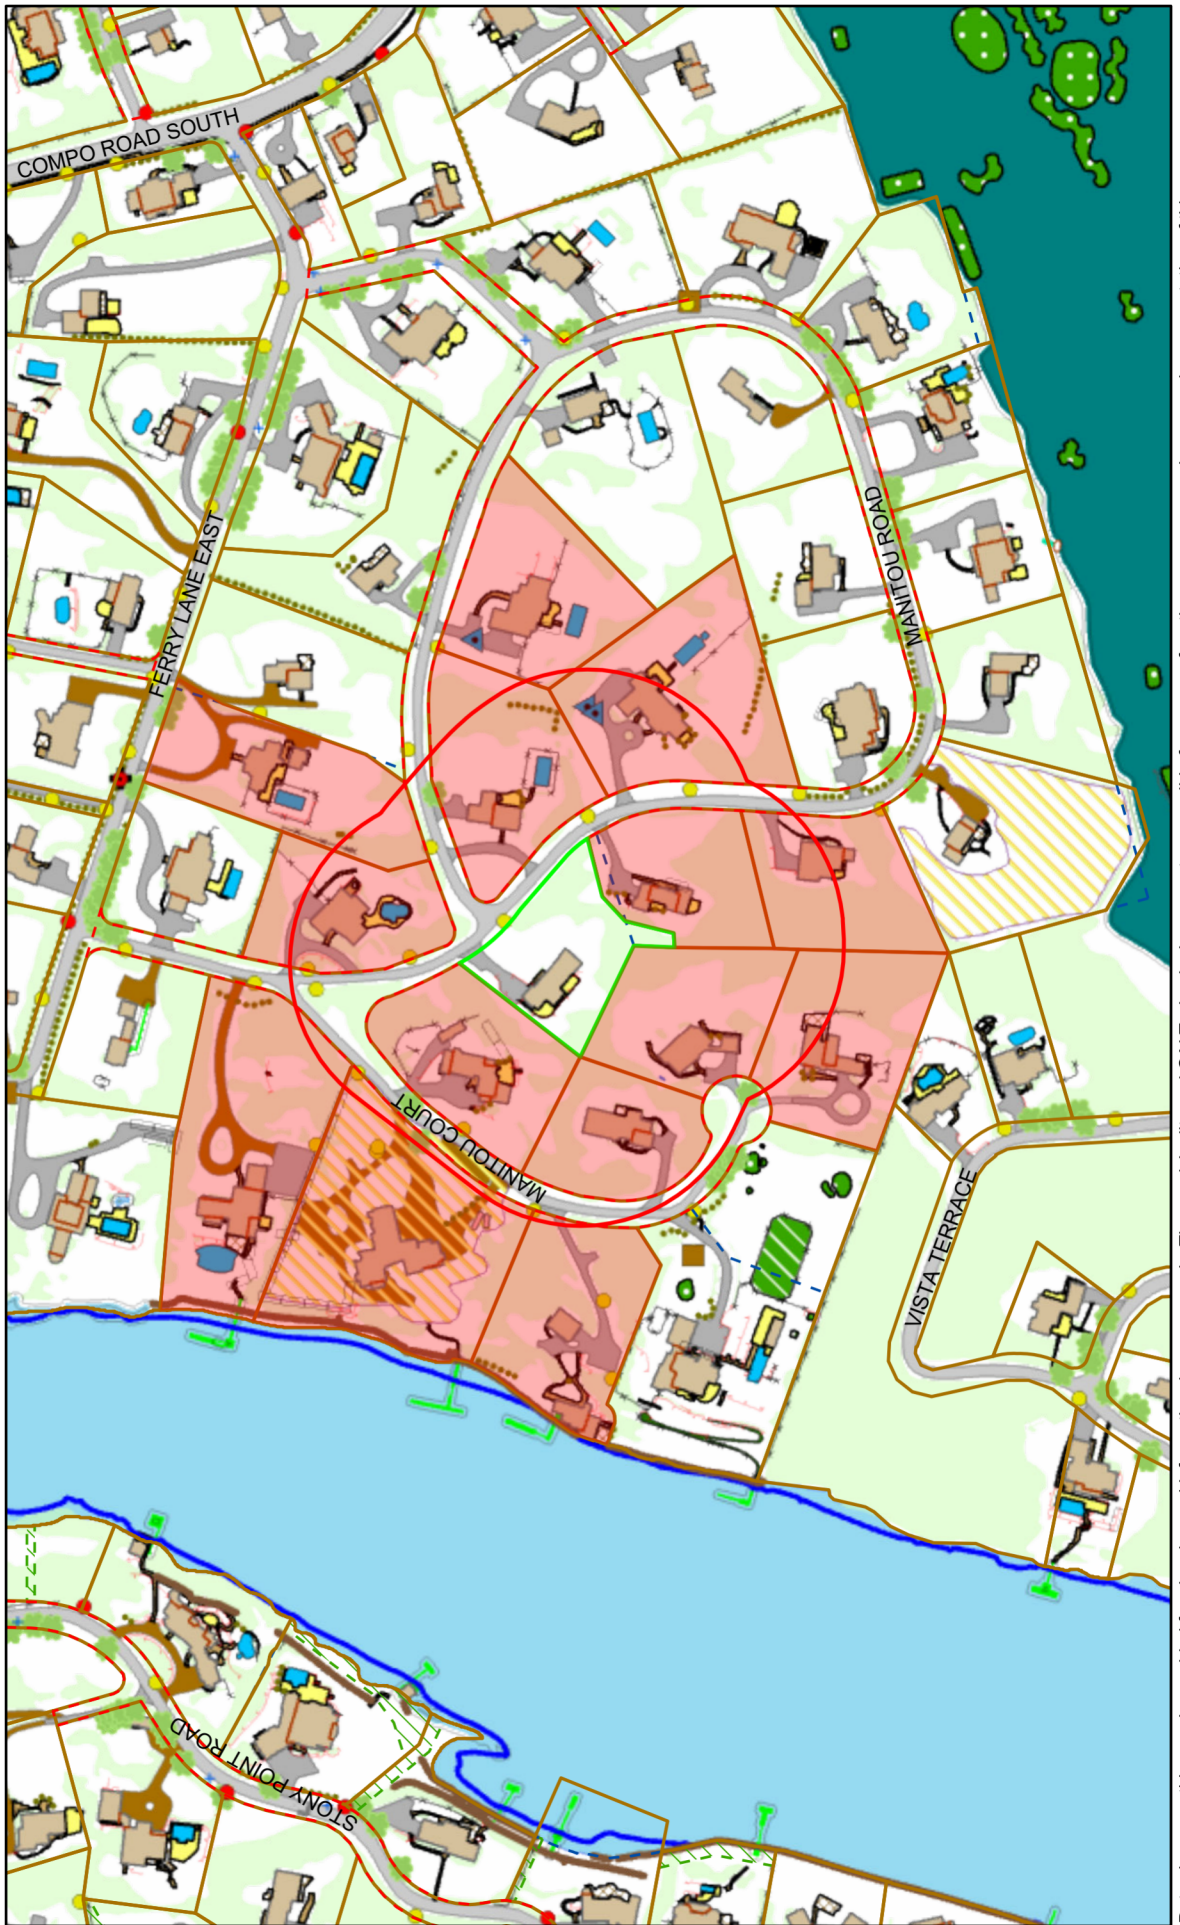

Town of Westport, CT

1 inch = 284 Feet

February 11, 2026

www.cai-tech.com

**CAI Technologies**  
Precision Mapping. Geospatial Solutions.

Data shown on this map is provided for planning and informational purposes only. The municipality and CAI Technologies are not responsible for any use for other purposes or misuse or misrepresentation of this map.