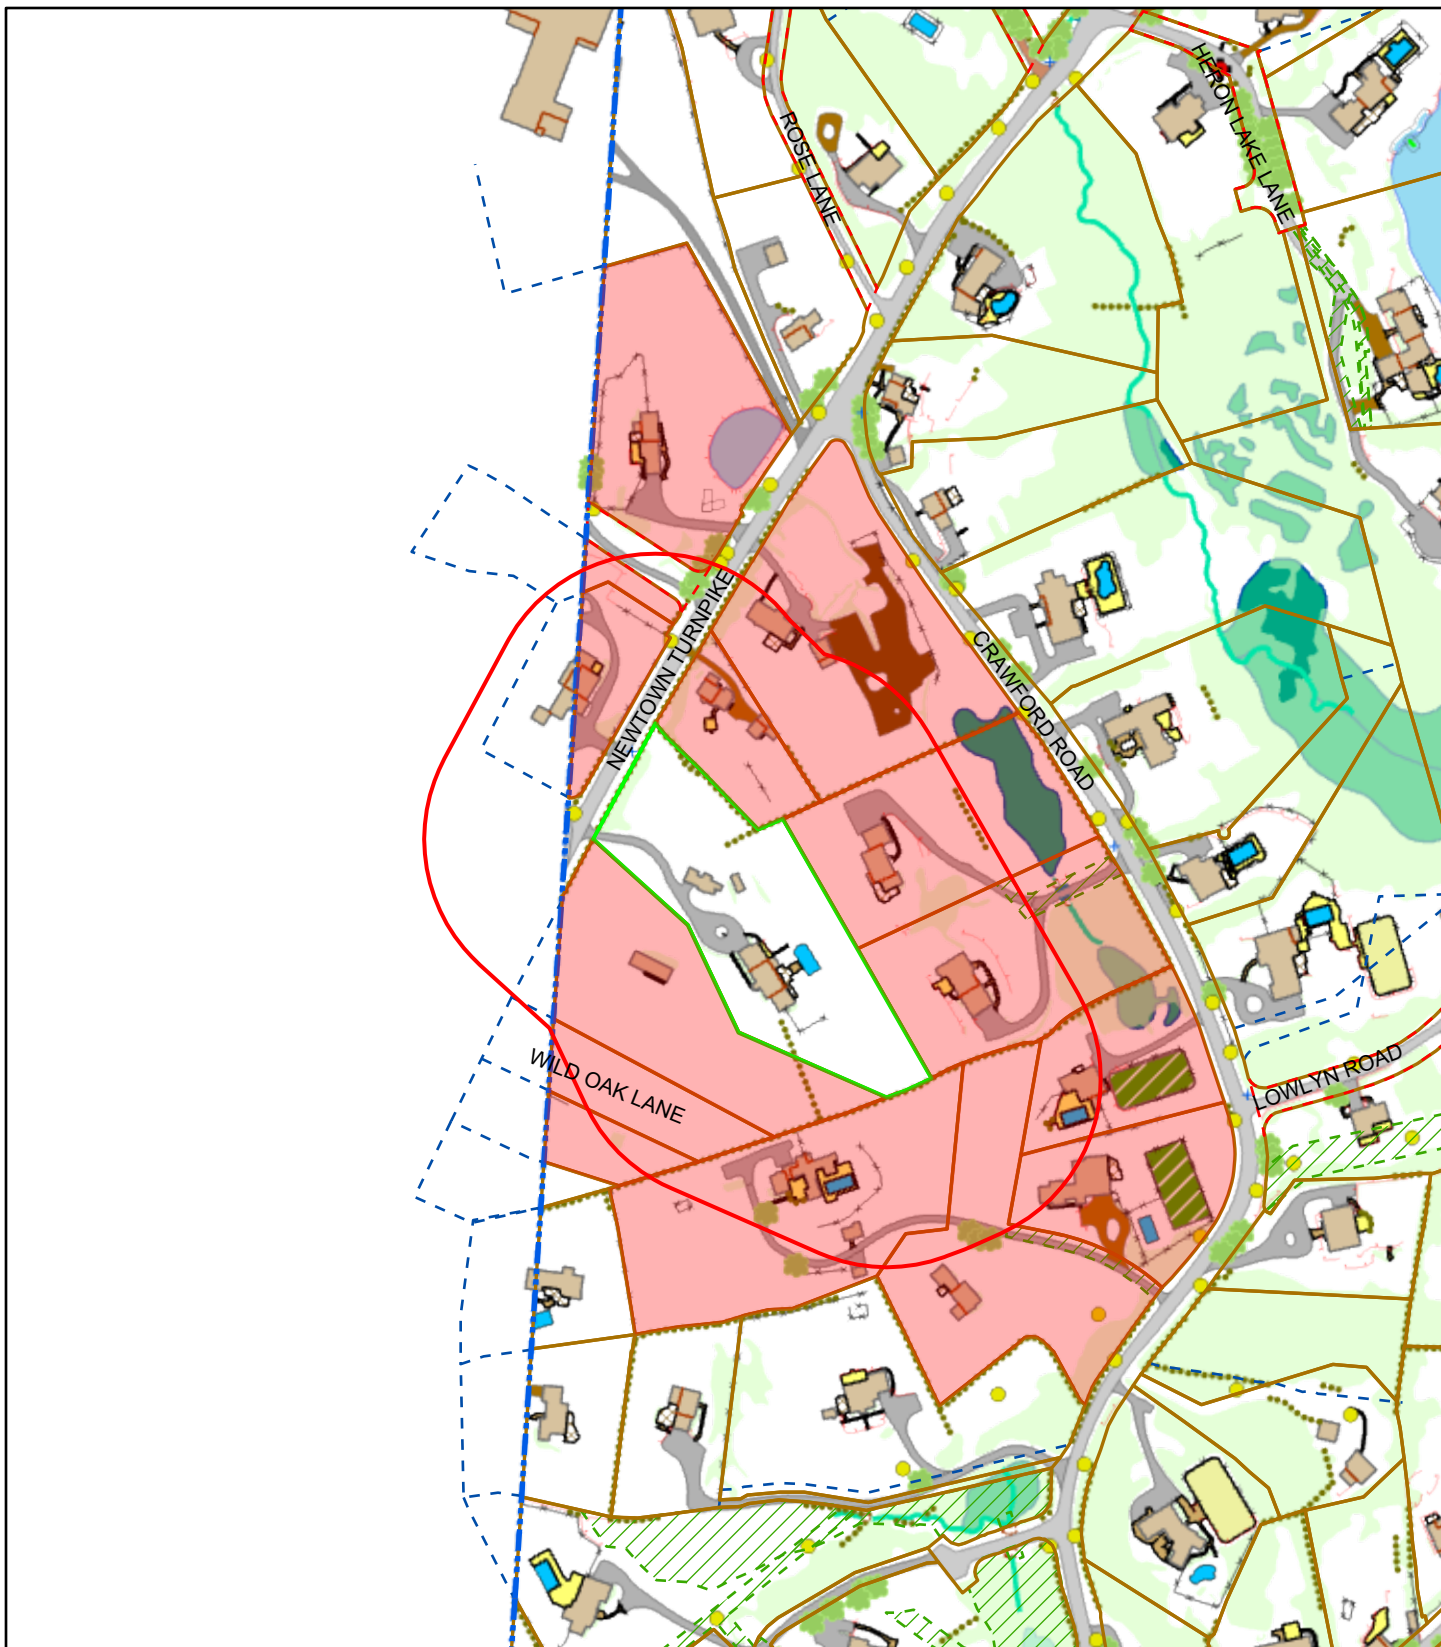

250' Abutters - 6 Newtown Turnpike

Town of Westport, CT

1 inch = 284 Feet

www.cai-tech.com

February 24, 2026

Data shown on this map is provided for planning and informational purposes only. The municipality and CAI Technologies are not responsible for any use for other purposes or misuse or misrepresentation of this map.